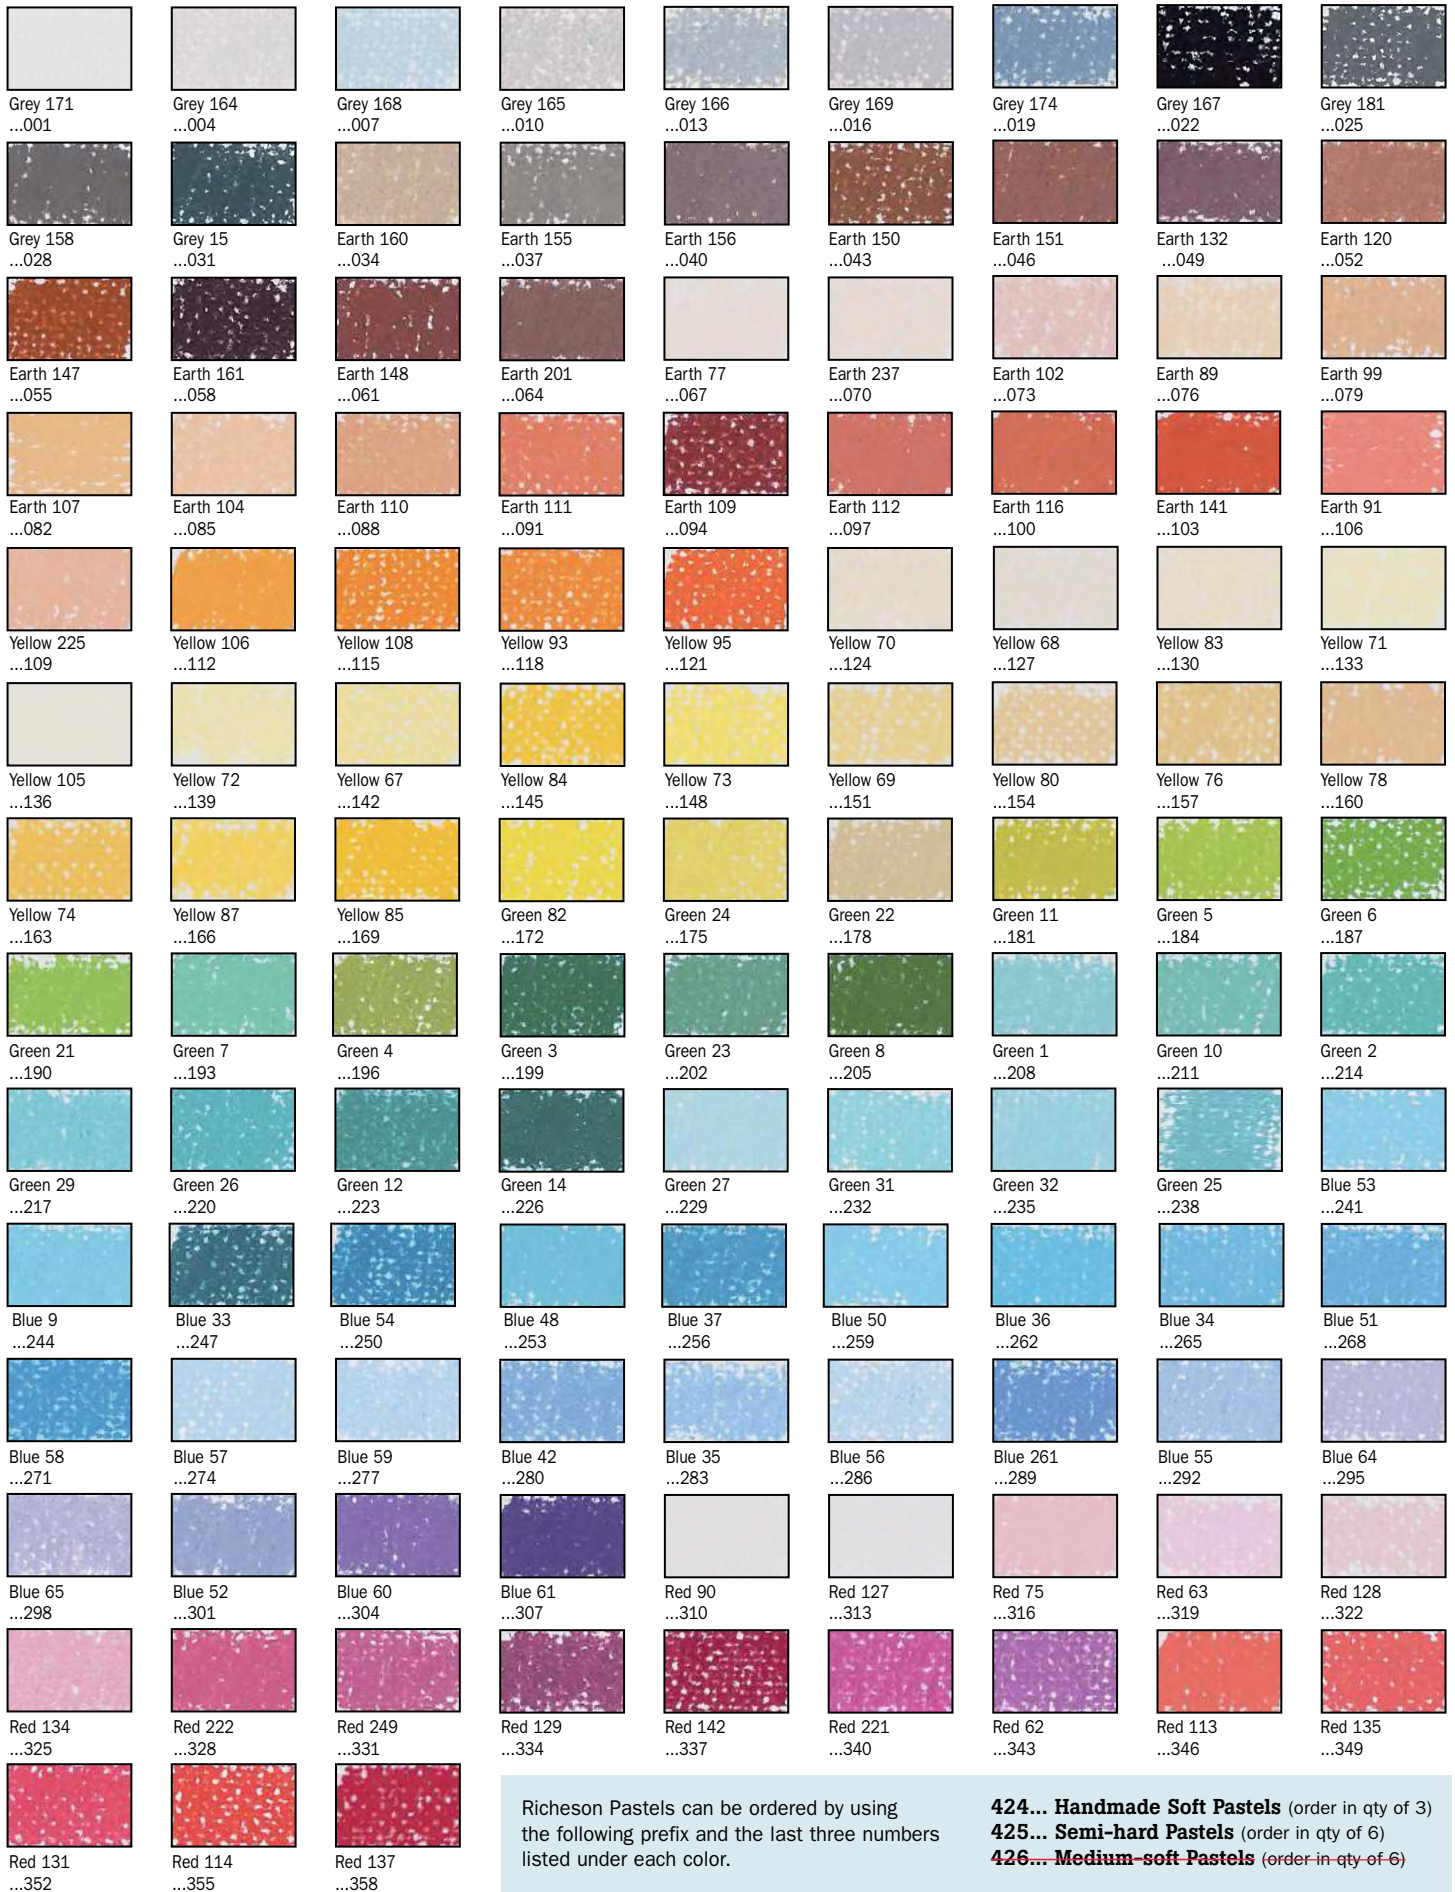

RICHESON SIGNATURE PASTELS

Richeson Pastels can be ordered by using the following prefix and the last three numbers listed under each color.

424... Handmade Soft Pastels (order in qty of 3)
425... Semi-hard Pastels (order in qty of 6)
426... Medium-soft Pastels (order in qty of 6)