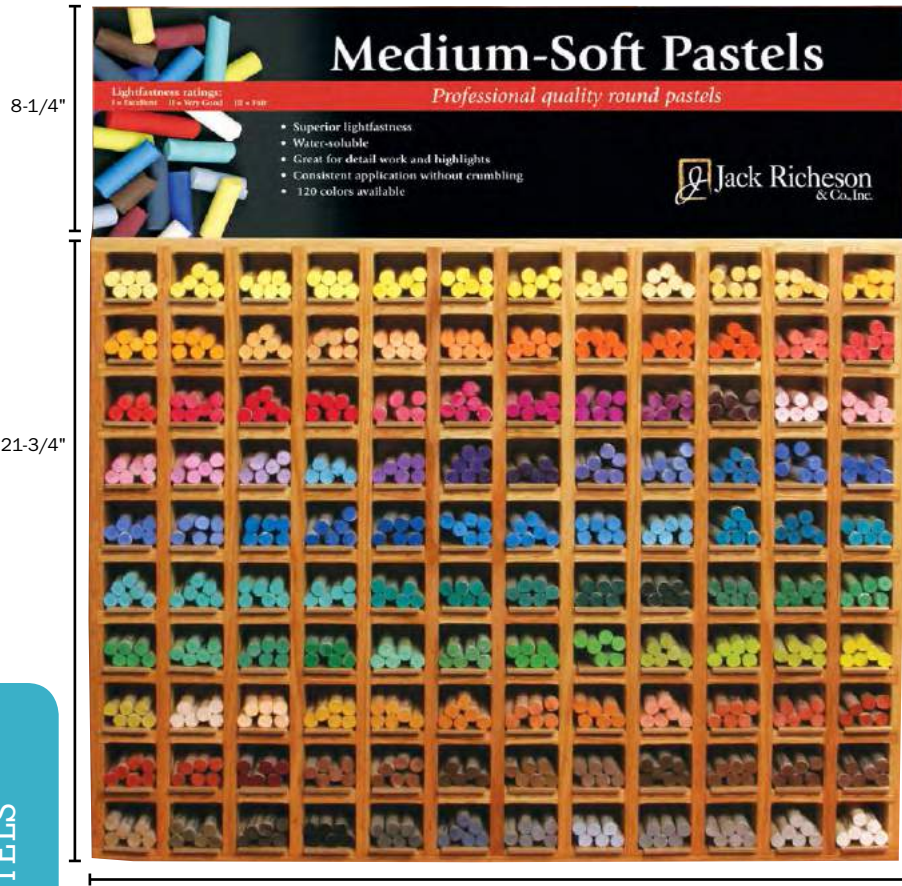

We are bringing you three different types of pastels to complete your selection.

The soft handmade pastels offer a consistent application without crumbling as some softer pastels do. The soft round pastels help you create broad smooth strokes or fine details. The Richeson Semi-Hard Pastels are perfect for underpainting and have great flat edges for shading.

A. Half Stick Sampler Set of 18
Assorted colors
NUMBER 427340

Foundation Sets

These pastel sets are the perfect blend of functional drawing tools. Each set contains:

- 12 half sticks of handmade pastels
- 12 half sticks of medium-soft pastels
- 12 half sticks of semi-hard pastels
- 2 squares of professional grade white and black
- 1 charcoal pencil
- 1 kneaded eraser
- 2 stumps
- 1 chamois
- 1 pencil sharpener

NUMBER 427350 Portrait
NUMBER 427351 Landscape
NUMBER 427352 Basic

RICHESON SIGNATURE PASTELS

PASTELS

100

www.richesonart.com

1.800.233.2404

Flat Rack

27-1/2"

PASTELS

16-1/2"

104

29-5/8"

4-1/2"

STREET STIX

60 colors available in open stock and sets.

- 2-3/4" x 7/8" sticks
- Ideal for murals, urban art, and use on outdoor surfaces
- Highly pigmented colors
- Blend beautifully
- Rain-durable